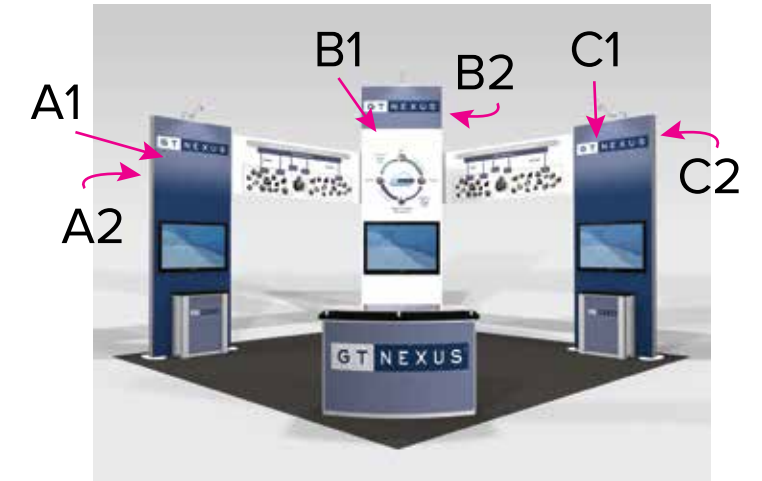

Graphic Template
20 x 20 Island Exhibit
Towers - SEG Graphics

NOTE: All Raster Art (jpg, tiff,psd, png, etc.) must be at least 100 dpi at print size.
Standard kits are often customized. Please check with Customer Service to ensure that this template matches your specific job.

Graphic Template
20 x 20 Island Exhibit
Bridged Headers - SEG Graphics

D1

Safe/Live Area
110.8426" W x 39.4225" H

Image Area
113" W x 41.58" H

SEG
Graphic

E1

Safe/Live Area
110.8426" W x 39.4225" H

Image Area
113" W x 41.58" H

Graphic Template
Reception Counter & Tower Counters

G1
(RE-1227
Tower Counter)
Safe/Live Area
18.625" W x
31.6875" H
Image Area
19.0625" W x
32.125" H
Sintra Graphic

G2
(RE-1227
Tower Counter)
Safe/Live Area
18.625" W x
31.6875" H
Image Area
19.0625" W x
32.125" H
Sintra Graphic