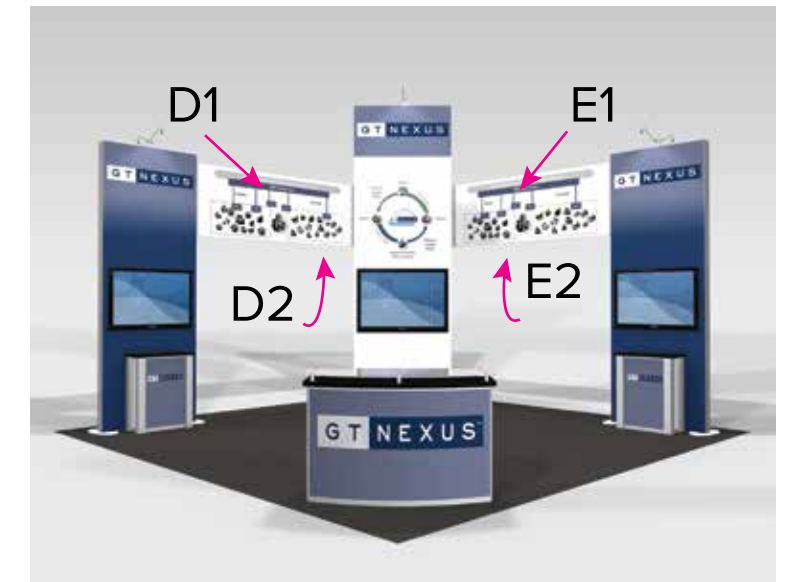

Graphic Template
20 x 20 Island Exhibit
Towers - SEG Graphics

NOTE: All Raster Art (jpg, tiff,psd, png, etc.) must be at least 100 dpi at print size.
Standard kits are often customized. Please check with Customer Service to ensure that this template matches your specific job.

Graphic Template
20 x 20 Island Exhibit
Bridged Headers - SEG Graphics

D1

Safe/Live Area
110.8426" W x 39.4225" H

Image Area
113" W x 41.58" H

SEG
Graphic

E1

Safe/Live Area
110.8426" W x 39.4225" H

Image Area
113" W x 41.58" H