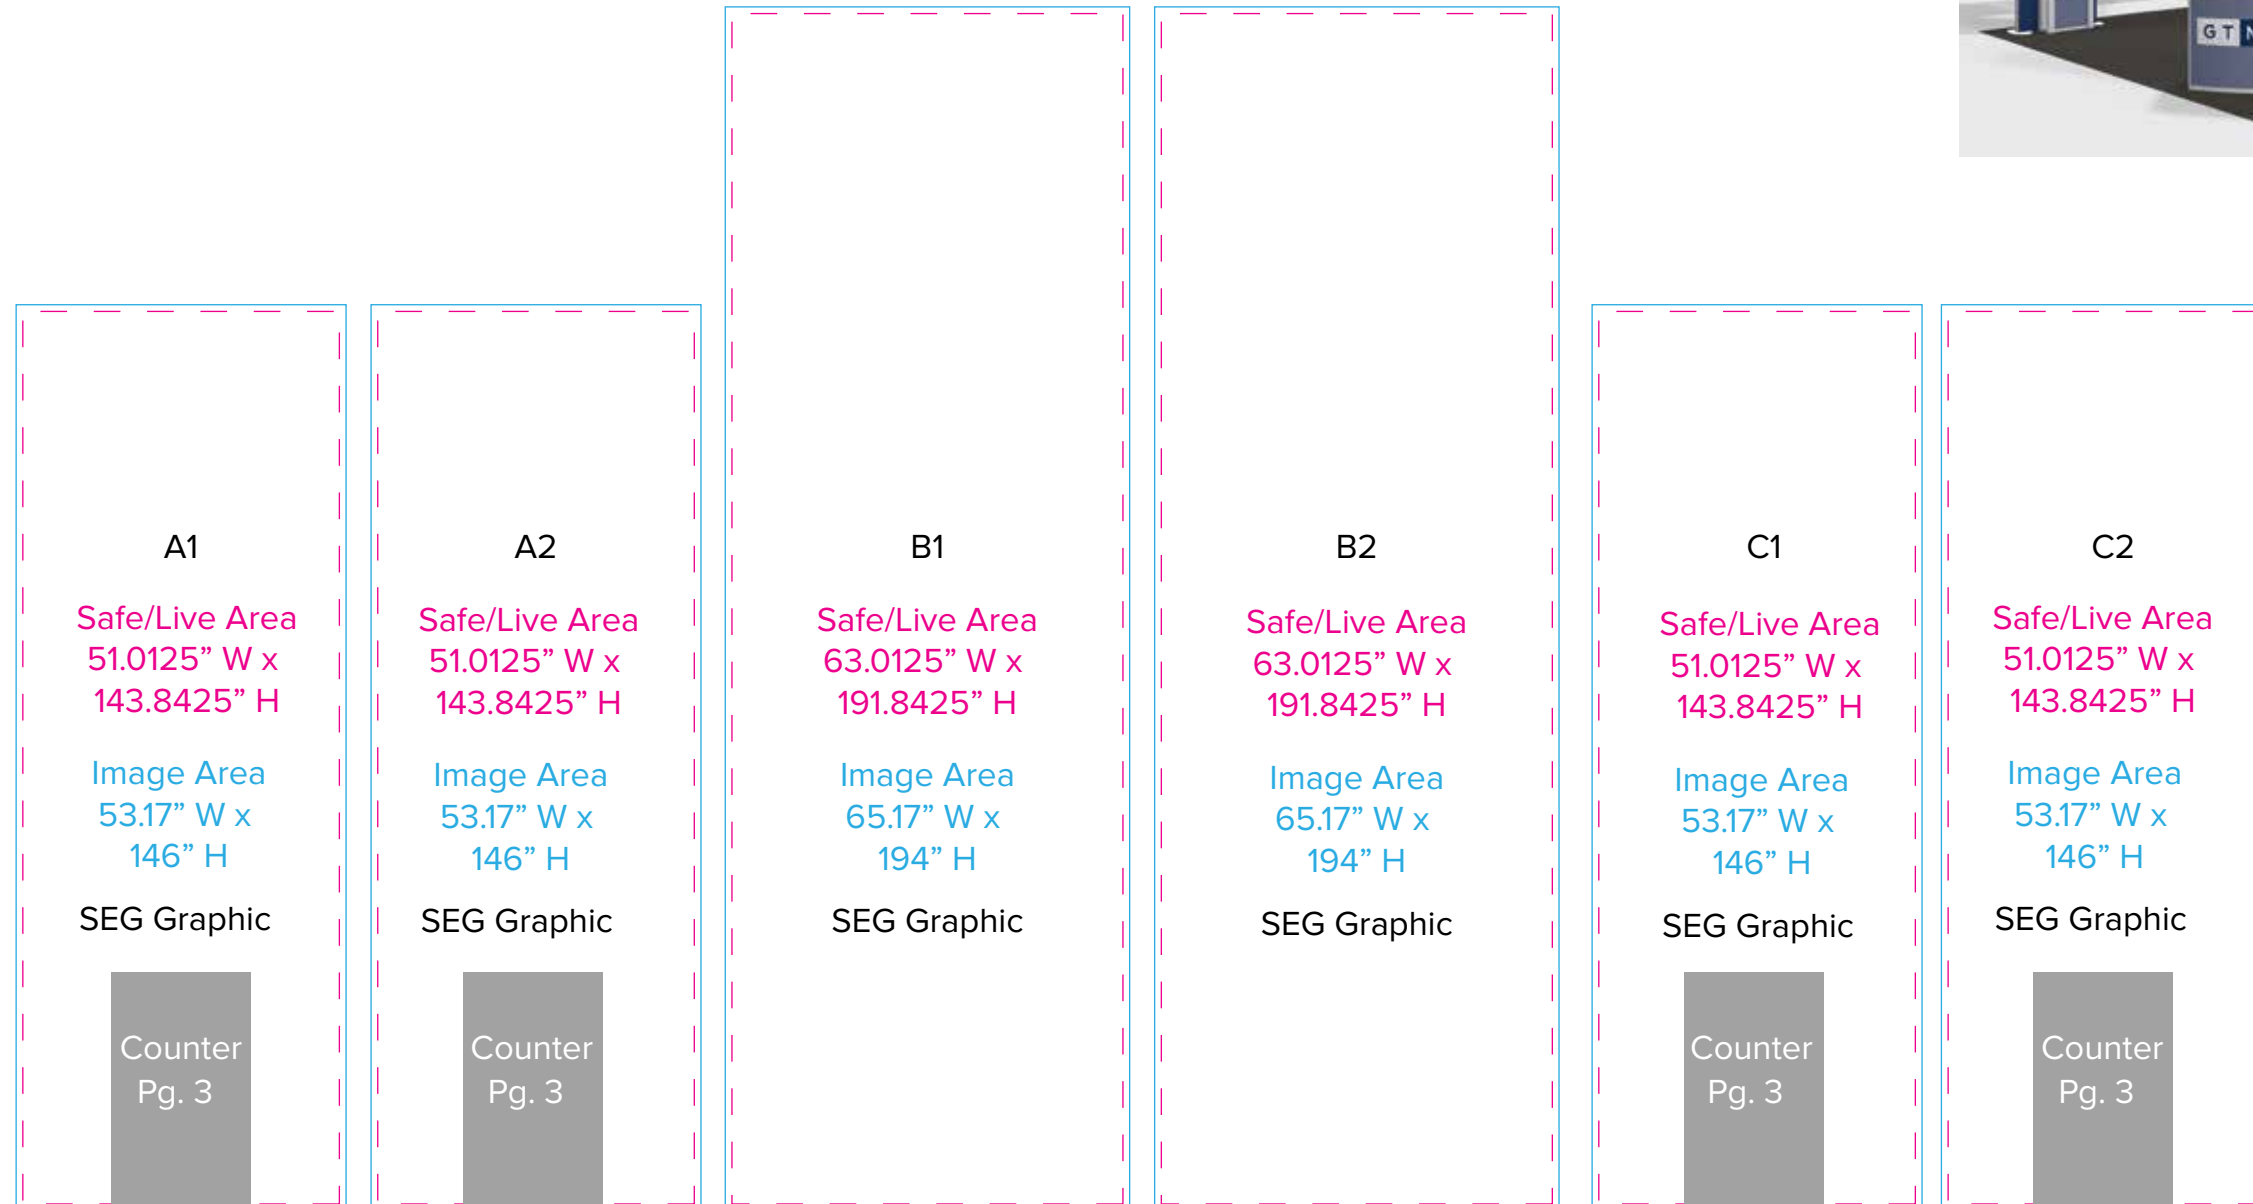

Graphic Template
20 x 20 Island Exhibit
Towers - SEG Graphics

NOTE: All Raster Art (jpg, tiff,psd, png, etc.) must be at least 100 dpi at print size.
Standard kits are often customized. Please check with Customer Service to ensure that this template matches your specific job.